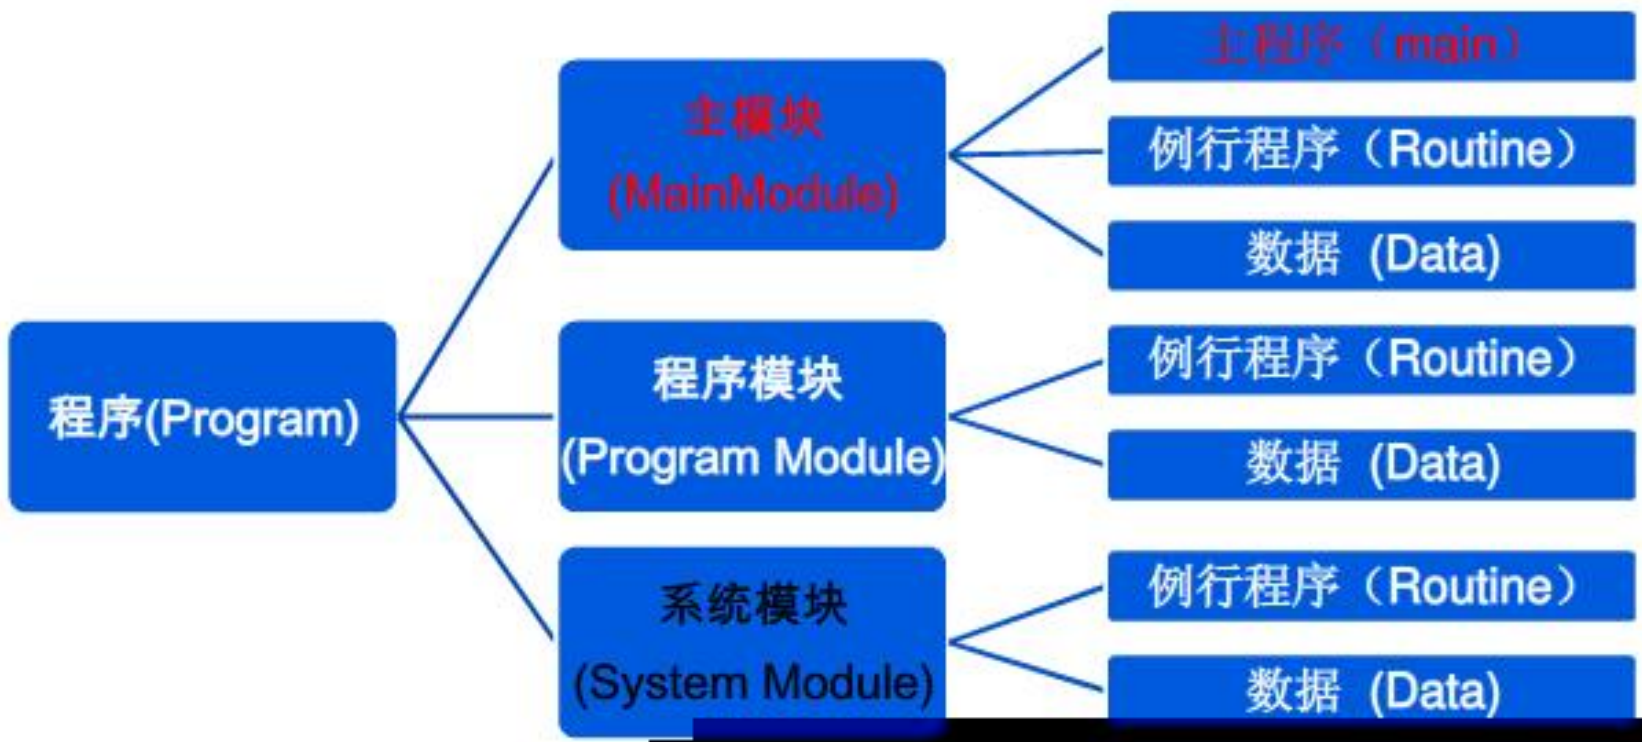

A large, light blue rectangular area that occupies most of the page. On the left side of this area, there are four purple arrowheads pointing to the right, arranged vertically. The rest of the area is empty.

- ◆
- ◆
- ◆

MoveL p10, v200, fine, tPen;

程序数据 - 全部数据类型

从列表中选择一个数据类型。

范围: RAPID/T_ROB1		更改范围	
accddata	aiotrigg	bool	
btnres	busstate	buttondata	
byte	cameradev	cameraextdata	
camerasortdata	cameratarget	clock	
cnvcmd	confdata	confsupdata	
corrdescr	cssframe	datapos	
dir	dnum		di onum
errdomain	errnum		egmi dent

1 到 24 共 100

```
MODULE Module1
  VAR num length:=0;
  VAR string name:="John";
  VAR bool finished:=FALSE;
  PROC main()
    length := 10 - 1;
    name := "john";
    finished := TRUE;
  ENDPROC
ENDMODULE
```