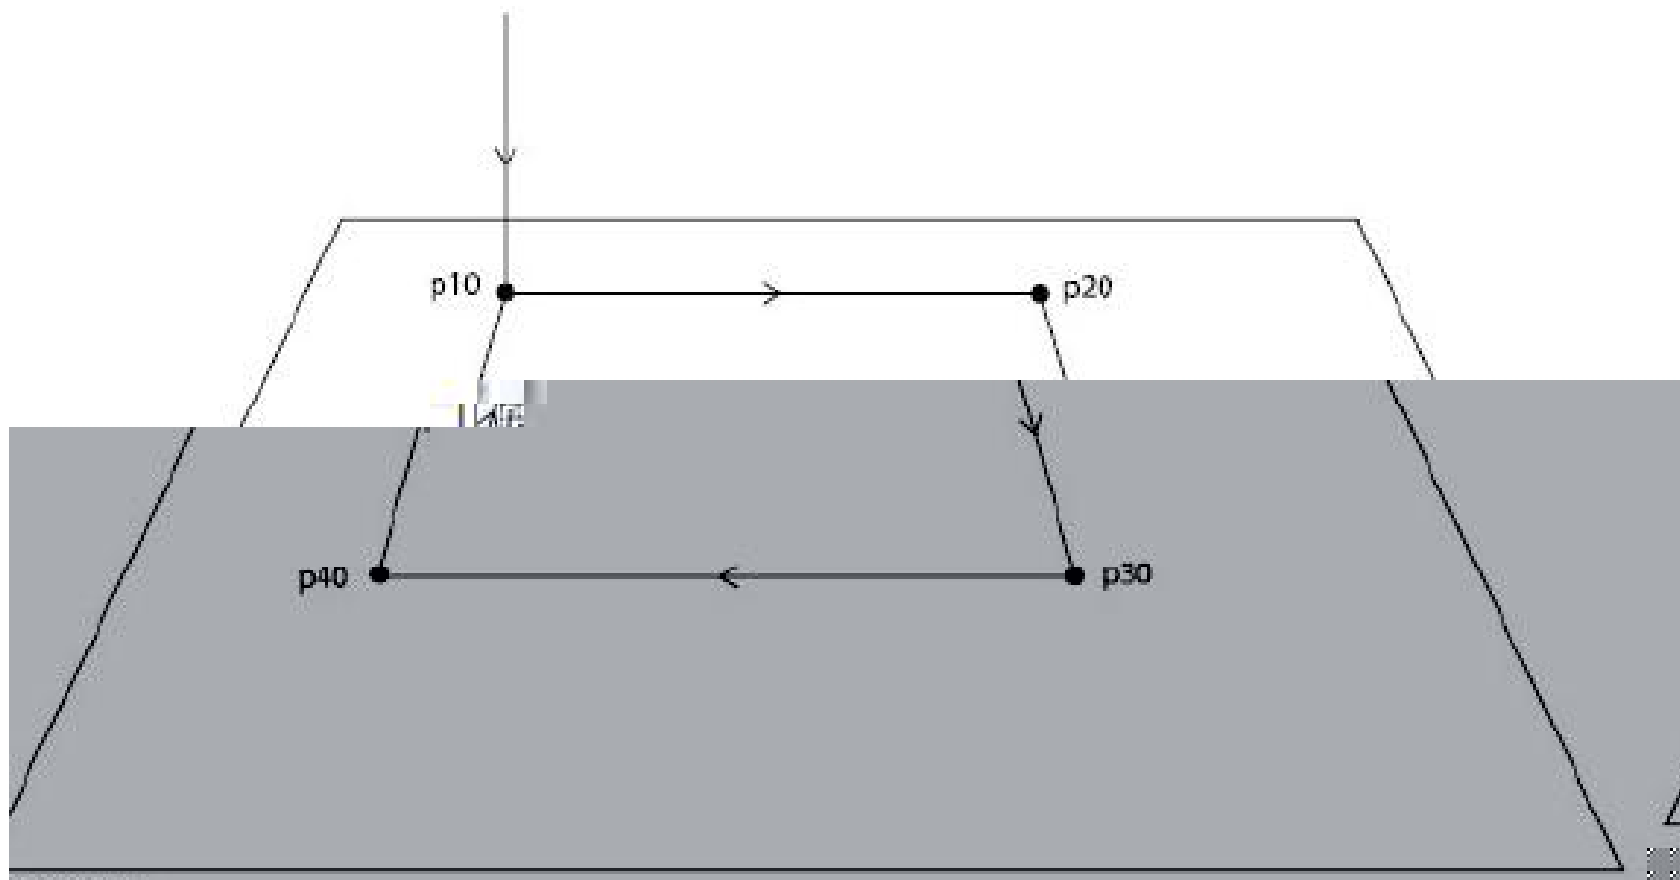

A large, light blue rectangular area that occupies most of the page. On the left side of this area, there are four purple arrowheads pointing to the right, arranged vertically. The rest of the area is empty.

- ◆
- ◆
- ◆

MoveL p10, v200, fine, tPen;

程序数据 - 全部数据类型

从列表中选择一个数据类型。

范围: RAPID/T_ROB1		更改范围	
accddata	aiotrigg	bool	
btnres	busstate	buttondata	
byte	cameradev	cameraextdata	
camerasortdata	cameratarget	clock	
cnvcmd	confdata	confsupdata	
corrdescr	cssframe	datapos	
dir	dnum		di onum
errdomain	errnum		egmi dent

1 到 24 共 100

```
MODULE Module1
  VAR num length:=0;
  VAR string name:="John";
  VAR bool finished:=FALSE;
  PROC main()
    length := 10 - 1;
    name := "john";
    finished := TRUE;
  ENDPROC
ENDMODULE
```